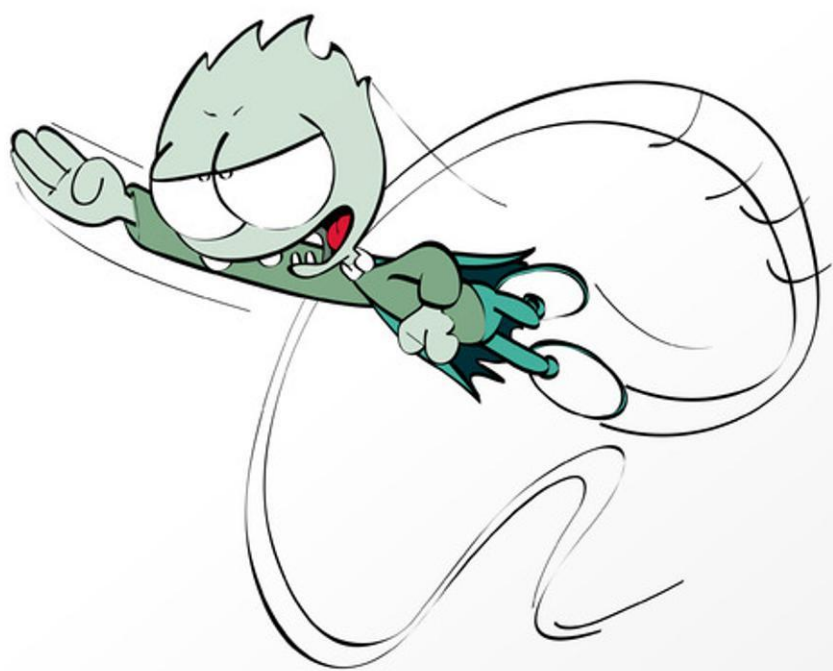

Activité littéraire

LA BANDE À
SMIKEE

Les caractéristiques physiques

Qu'est qu'une caractéristique physique ?

Caractéristiques physiques de SMIKEE

SMIKEE

Les Traits de caractères

Qu'est qu'un trait de caractère ?

Les traits de caractères de SMikee

SMikee

Comparaison entre un fantôme typique et smikee

Fantôme	Smikee
	
	

Caractéristiques physiques de Ramone

Les traits de caractères de Ramone

Comparaison entre un vampire typique et Ramone

Vampire	Ramone
 A cartoon illustration of a vampire character. He has pale skin, dark hair, and a wide, toothy grin showing fangs. He is wearing a black suit with a red cape and a purple shirt with a gold tie.	 A cartoon illustration of a character named Ramone. He is a small, round-faced character with a large nose, wearing a brown suit and a red tie. He is standing on a glowing blue circular base against a blue background with lightning bolts and stars.
 A faint, light gray illustration of a bare tree branch, extending from the left side of the page into the bottom-left quadrant of the table.	

Cyclope	Guzume
 A cartoon illustration of a Cyclops. He has a large, round, pinkish-brown body, a single large eye on his forehead, and a small, pointed nose. He is wearing a brown loincloth with a silver belt buckle. He is holding a wooden club over his shoulder.	 A digital illustration of Guzume, a character from the anime 'The Seven Deadly Sins'. He is depicted as a glowing, circular, golden-brown object with a white center, surrounded by bright blue lightning bolts and a blue glow.